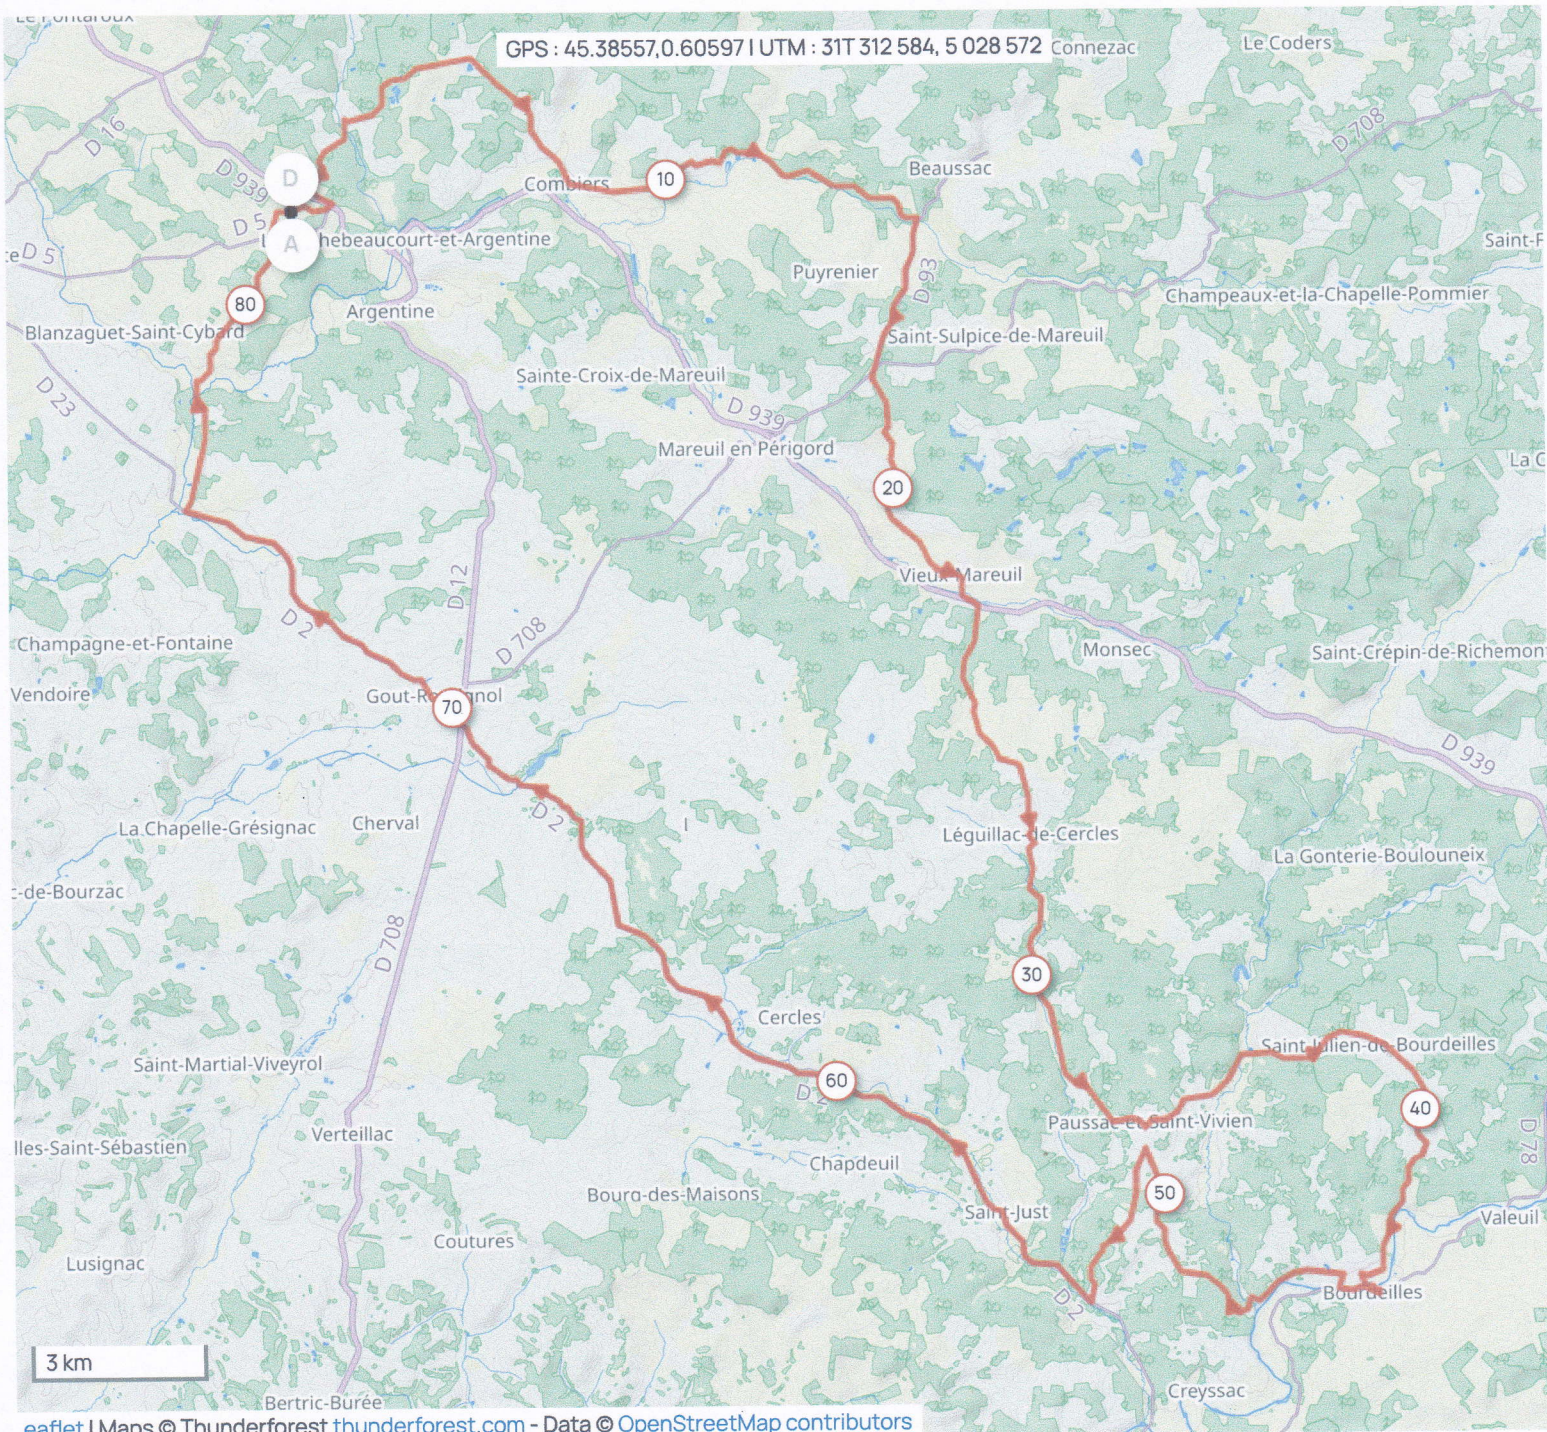

Distance **82.04 km** Dénivelé + **927 m** Dénivelé - **931 m** Altitude min. **85 m** Altitude max. **198 m**

Leaflet | Maps © Thunderforest thunderforest.com - Data © OpenStreetMap contributors